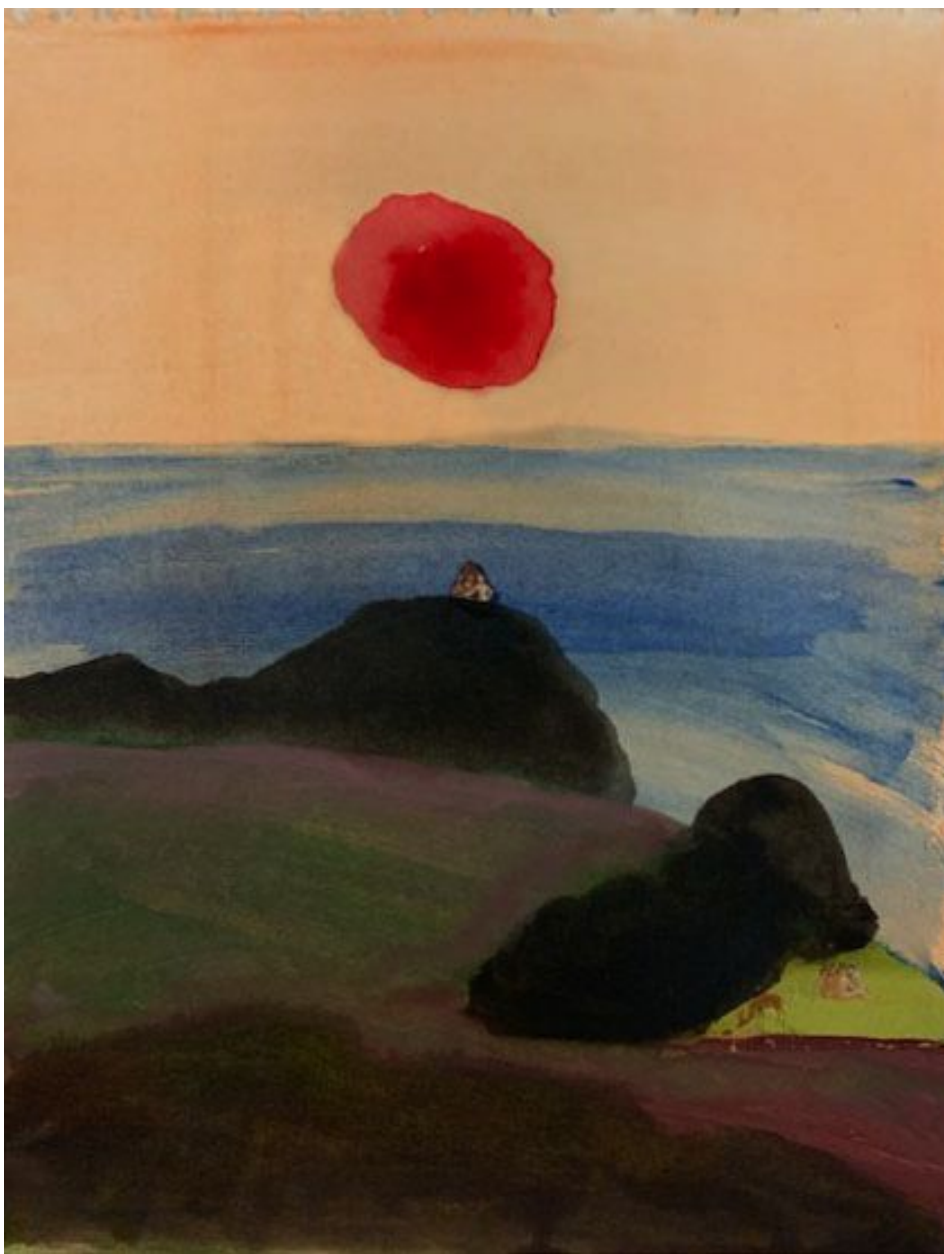

TAYLOE PIGGOTT GALLERY

Kathryn Lynch, *End of the Road*, 2019
Watercolor and Collage on Stretched Paper, 19 1/2 x 14 1/2
in. (201.9 x 36.8 cm)
KL.0110.PT