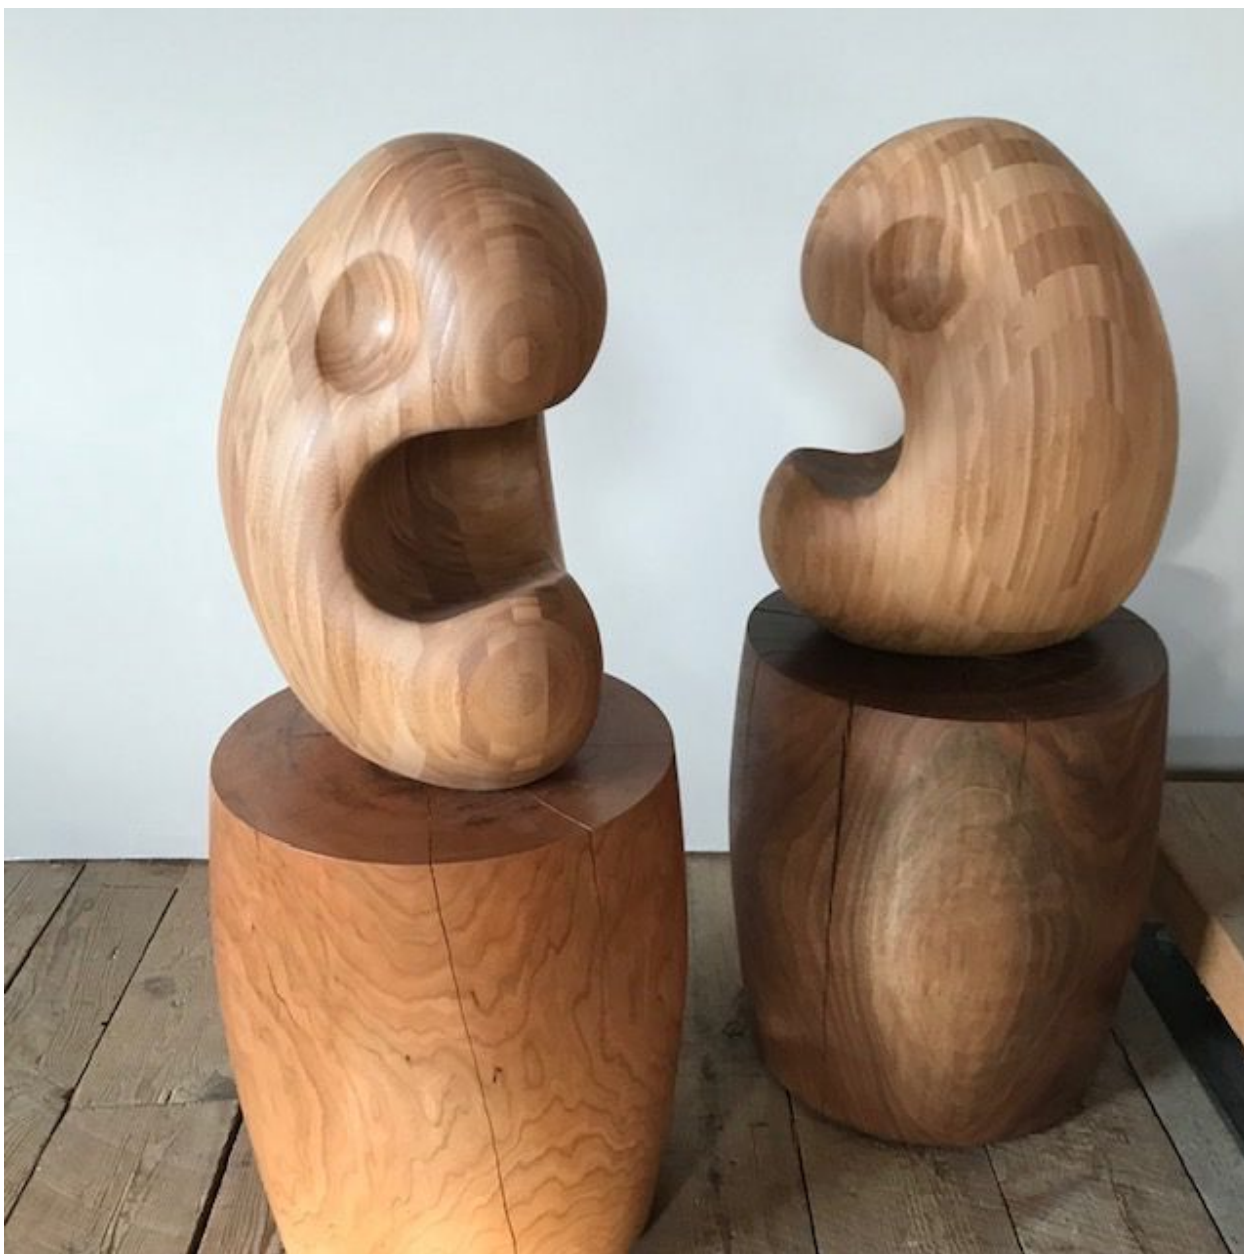

TAYLOE PIGGOTT GALLERY

Chris Lehrecke, *Bamboo "Stone" Sculpture*, 2019
Wood - Bamboo
0012.FR