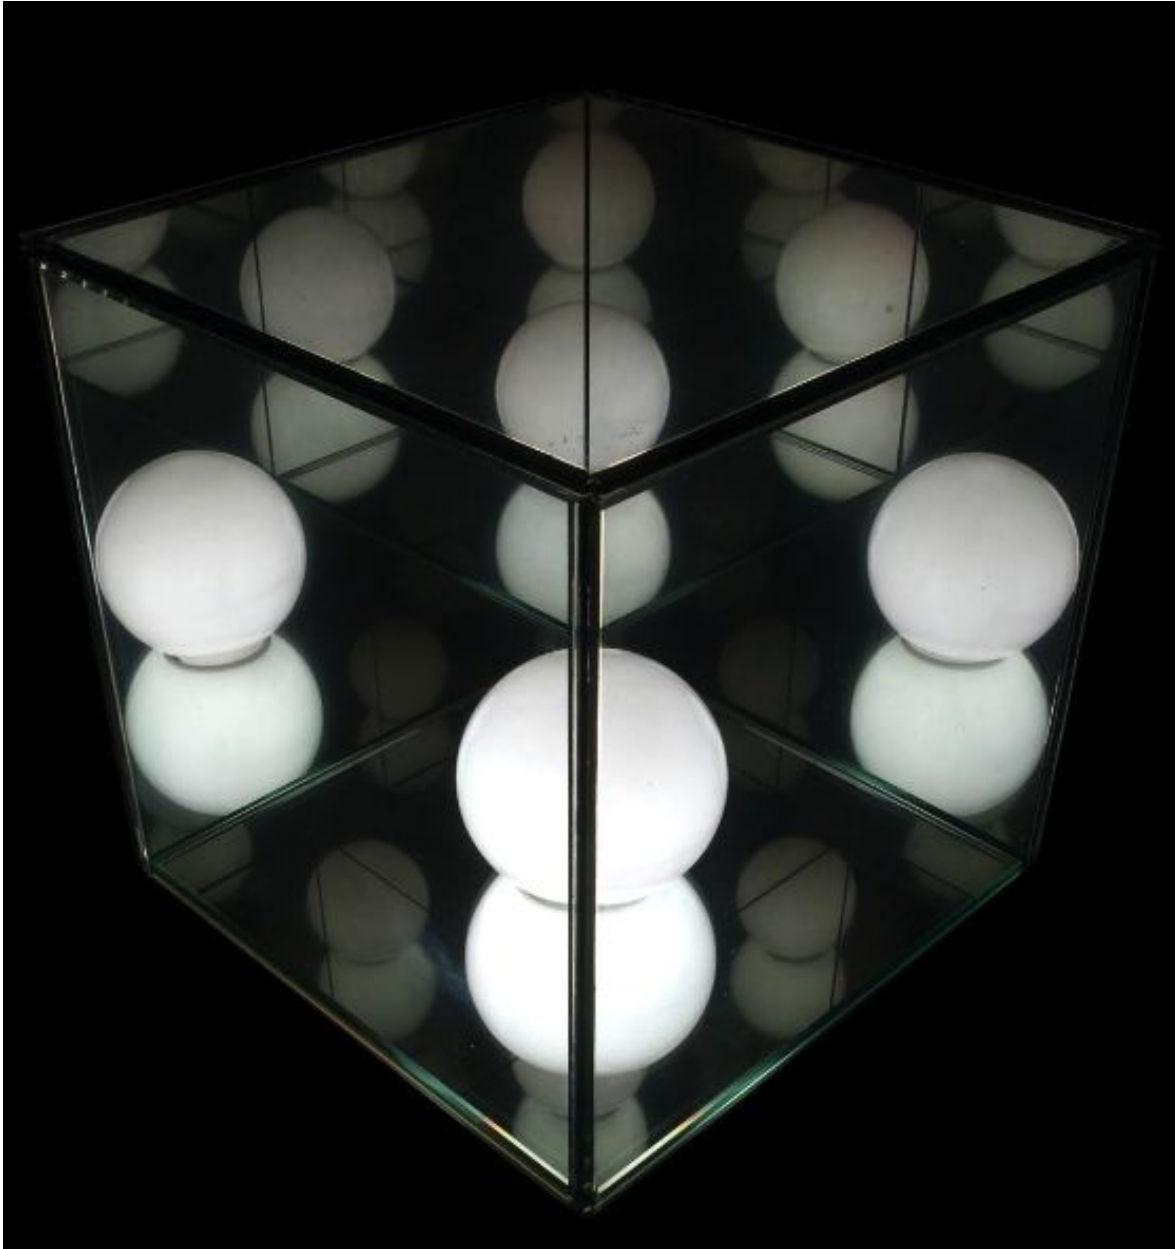

TAYLOE PIGGOTT GALLERY

Patrizio Travagli, *Aleph #1*, 2012

Steel, MDF, mirror, incandescent bulb, glass, plastic film, 8 1/4 x 8 1/4 x 16 1/2
in. (21 x 21 x 41.9 cm)

PT0006.SC