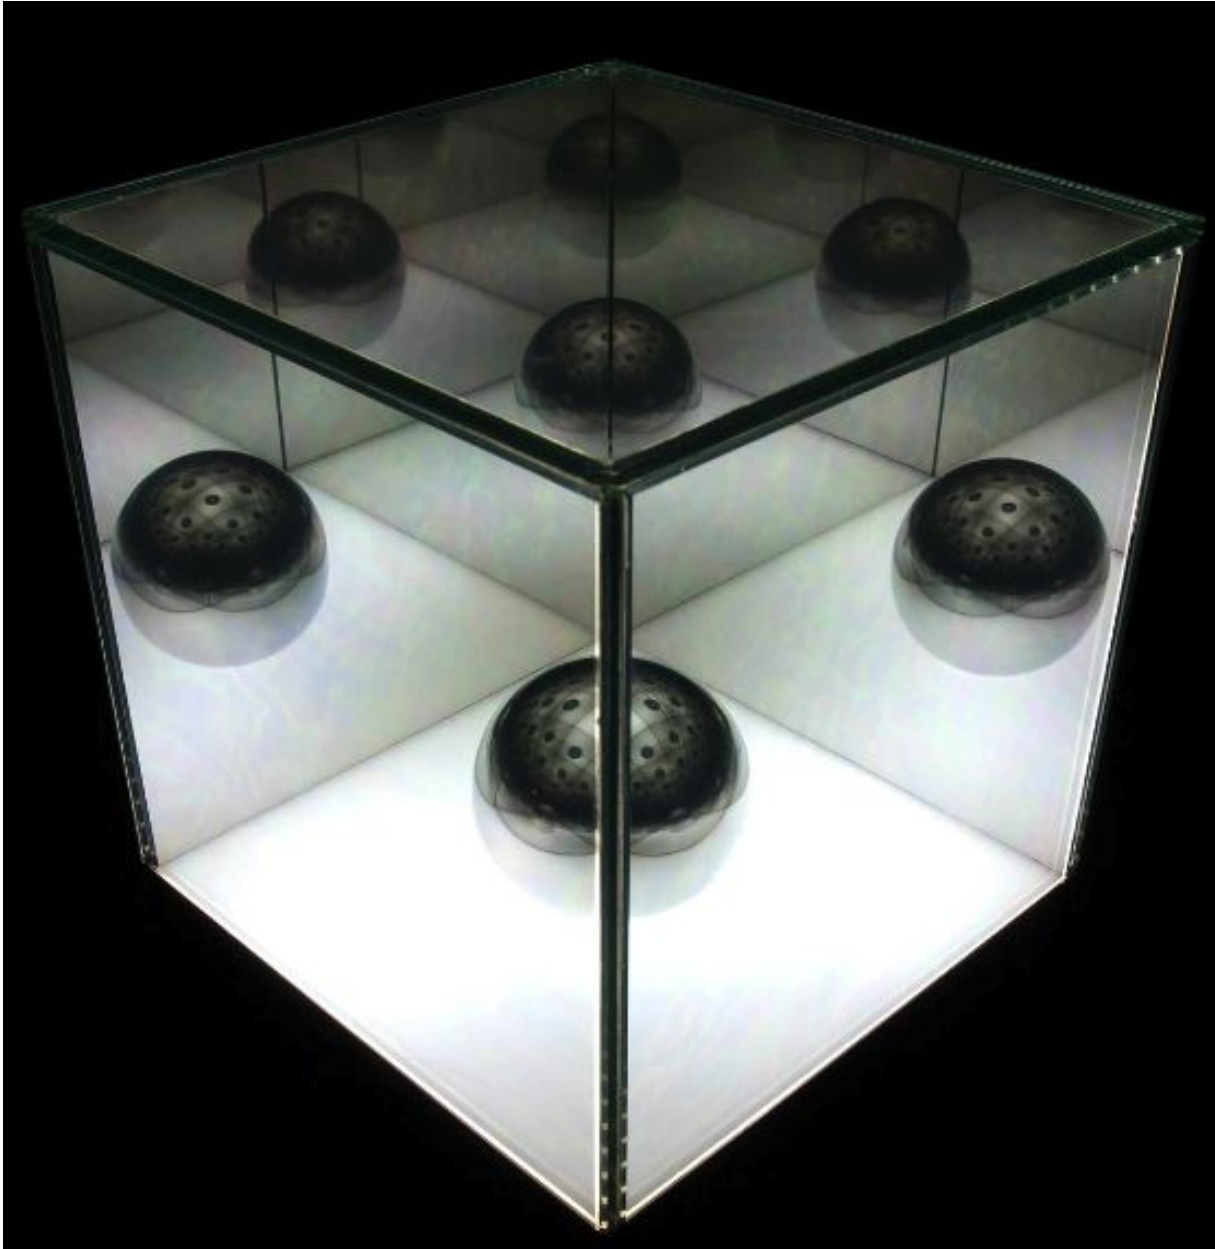

TAYLOE PIGGOTT GALLERY

Patrizio Travagli, *Aleph #3*, 2012

Steel, MDF, fluorescent light, glass, plastic film, 8 1/4 x 8 1/4 x 16 1/2 in. (21 x 21 x 41.9 cm)

PT0008.SC